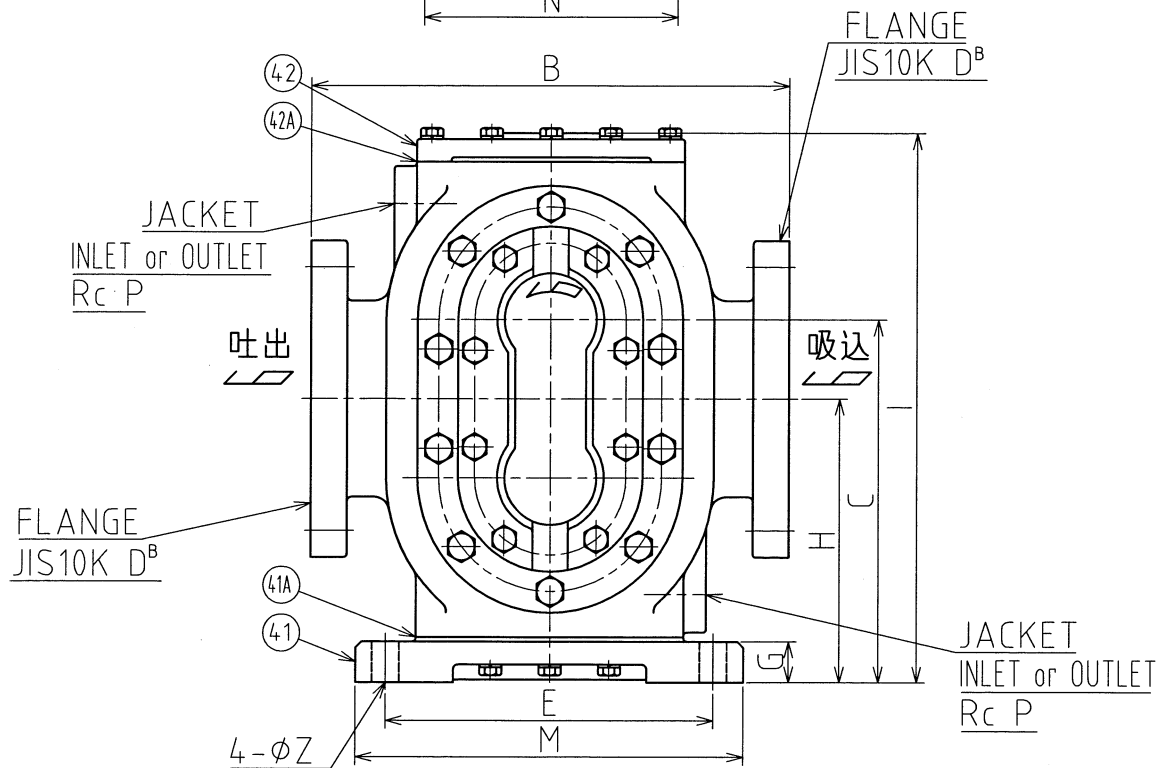

KB-J型

70	GLAND PACKING	1SET	ARAMID FIBER	19	SIDE PLATE	4	FC250
62	GLAND	1	FC250	14	GEAR	2	S45C
61	GLAND CASE	1	FC250	10	DRIVEN SHAFT	1	S45C HARDENING
60	KEY	1	S45C	9	DRIVE SHAFT	1	S45C HARDENING
42A	J.C.CAP PACKING	1	ARAMID FIBER	5A	REAR COVER PACKING	1	ARAMID FIBER
42	J.CASE CAP	1	FC250	5	REAR COVER	1	FC250
41A	J.C.PEDESTAL P/K	1	ARAMID FIBER	4	F.B. COVER	1	FC250
41	J.CASE PEDESTAL	1	FC250	2A	FRONT COVER PACKING	1	ARAMID FIBER
				2	FRONT COVER	1	FC250
22	METAL B	1	BC6	1A	CASE PACKING	2	ARAMID FIBER
21	METAL A	3	BC6	1	CASE	1	FCD450
No.	NAME	QUANT.	MATERIAL	No.	NAME	QUANT.	MATERIAL

・ 19番のサイドプレートはKB-25J~50Jに装備しております。