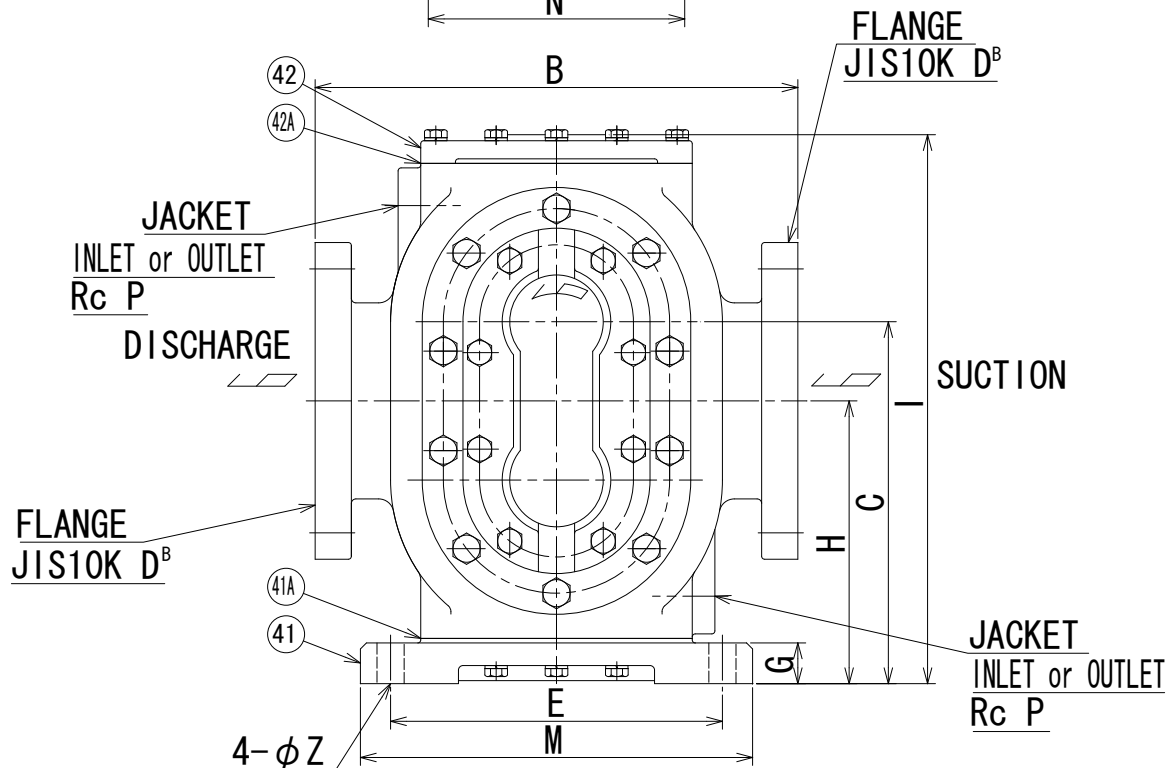

Type: KB-J

70	GLAND PACKING	1SET	ARAMID FIBER	19	SIDE PLATE	4	FC250
62	GLAND	1	FC250	14	GEAR	2	S45C
61	GLAND CASE	1	FC250	10	DRIVEN SHAFT	1	S45C HARDENING
60	KEY	1	S45C	9	DRIVE SHAFT	1	S45C HARDENING
42A	J. C. CAP PACKING	1	ARAMID FIBER	5A	REAR COVER PACKING	1	ARAMID FIBER
42	J. CASE CAP	1	FC250	5	REAR COVER	1	FC250
41A	J. C. PEDESTAL P/K	1	ARAMID FIBER	4	F. B. COVER	1	FC250
41	J. CASE PEDESTAL	1	FC250	2A	FRONT COVER PACKING	1	ARAMID FIBER
				2	FRONT COVER	1	FC250
22	METAL B	1	BC6	1A	CASE PACKING	2	ARAMID FIBER
21	METAL A	3	BC6	1	CASE	1	FCD450
No.	NAME	QUANT.	MATERIAL	No.	NAME	QUANT.	MATERIAL