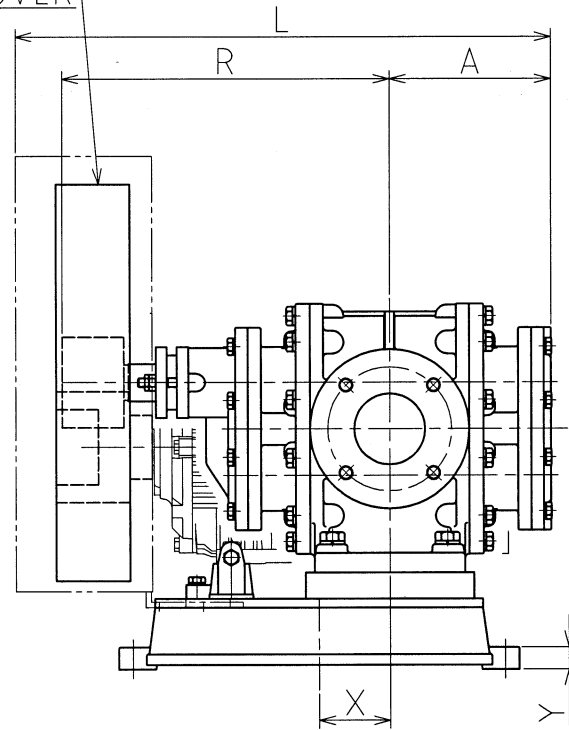

# KB(-S)型

V-PULLEY  
WITH COVER

ANCHOR BOLT  
JIS B1178  
(OPTION)