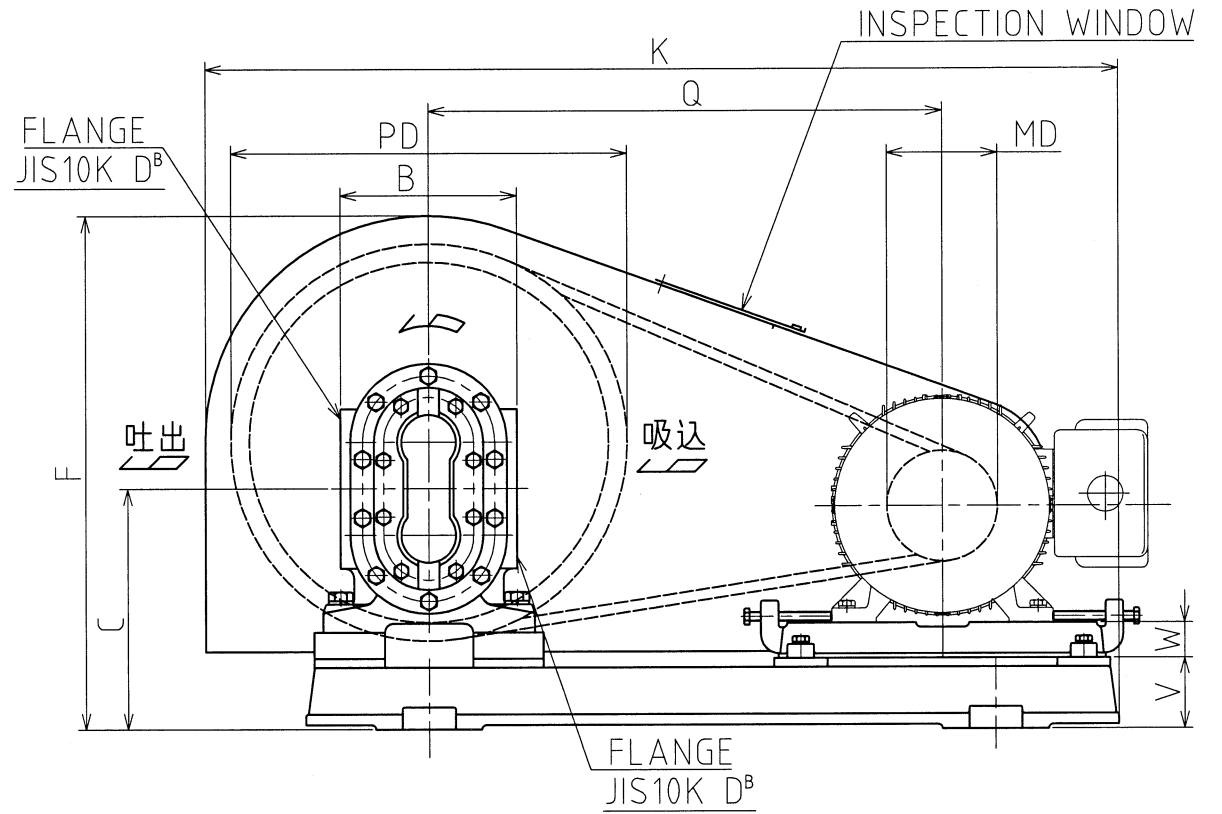

# KB(-S)型

V-PULLEY  
WITH COVER

ANCHOR BOLT  
JIS B1178  
(OPTION)